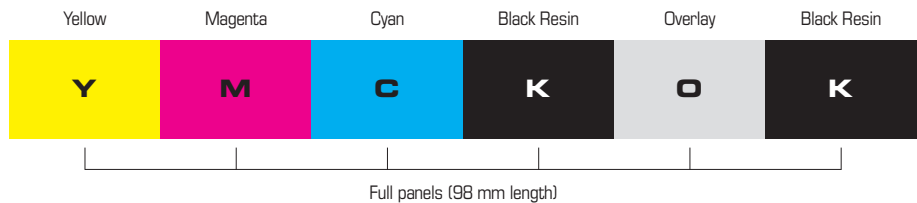

Evolis consumables

Data Table

Select the right ribbon for your printer!

		Number of cards/roll	 Tattoo®	 Pebble®	 Dualys®
Colour ribbons					
R3411	YMCKO	100		-	-
R3011	YMCKO	200	-		
R3314	YMCKO-K	200	-	-	
R3013	1/2 YMCKO	400	-		
Monochrome ribbons					
R3012	KO	500	-		
R2011	Black	1 000	-		
R2211	Black	600			
R2012	Blue	1 000	-		
R2212	Blue	600			
R2013	Red	1 000	-		
R2213	Red	600			
R2014	Green	1 000	-		
R2214	Green	600			
R2015	White	1 000	-		
R2215	White	500			
R2016	Gold	1 000	-		
R2216	Gold	500			
R2017	Silver	1 000	-		
R2217	Silver	500			
R2019	BlackWax	1 000	-		
R2219	BlackWax	600			
Special ribbons					
R2018	Scratch Off	1 000	-		
R2030	White Signature	1 000	-		

-  Recommended ribbon
-  Alternate solution

Evolis ribbons

Select the right ribbon for your printing needs!

YMCKO Ribbon

For all single or double-sided colour printings

Half panel YMCKO Ribbon

For colour ID pictures and black resin printing (text, logo, barcode, etc.)

Logo and texts in black, printed with the black (K) panel

ID picture in color. Color Printing max. width 35 mm

YMCKO-K Ribbon

For double-sided colour printings with photo quality resolution

KO Ribbon

For a bigger lifespan of your black monochrome cards

Continuous Ribbon

Available in: Black, Blue, Red, Green, White, Gold, Silver, BlackWax, Scratch Off, White Signature

Thanks to the Ribbon Saver feature, the printer will reduce its ribbon consumption : it will only use the real printed surface + a 7 mm jump.