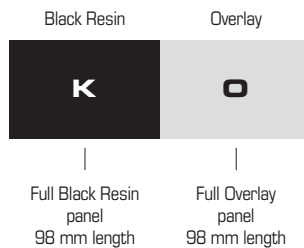

Evolis consumables

Data Table

Select the right ribbon for your printer!

		Number of cards/roll	 Tattoo®	 Pebble®	 Dualys®
Colour ribbons					
R3411	YMCKO	100		-	-
R3011	YMCKO	200	-		
R3314	YMCKO-K	200	-	-	
R3013	1/2 YMCKO	400	-		
Monochrome ribbons					
R3012	KO	500	-		
R2011	Black	1 000	-		
R2211	Black	600			
R2012	Blue	1 000	-		
R2212	Blue	600			
R2013	Red	1 000	-		
R2213	Red	600			
R2014	Green	1 000	-		
R2214	Green	600			
R2015	White	1 000	-		
R2215	White	500			
R2016	Gold	1 000	-		
R2216	Gold	500			
R2017	Silver	1 000	-		
R2217	Silver	500			
R2019	BlackWax	1 000	-		
R2219	BlackWax	600			
Special ribbons					
R2018	Scratch Off	1 000	-		
R2030	White Signature	1 000	-		

-  Recommended ribbon
-  Alternate solution

Evolis ribbons

Select the right ribbon for your printing needs!

YMCKO Ribbon

For all single or double-sided colour printings

Half panel YMCKO Ribbon

For colour ID pictures and black resin printing (text, logo, barcode, etc.)

Logo and texts in black, printed with the black (K) panel

ID picture in color. Color Printing max. width 35 mm

YMCKO-K Ribbon

For double-sided colour printings with photo quality resolution

KO Ribbon

For a bigger lifespan of your black monochrome cards

Continuous Ribbon

Available in: Black, Blue, Red, Green, White, Gold, Silver, BlackWax, Scratch Off, White Signature

Thanks to the Ribbon Saver feature, the printer will reduce its ribbon consumption : it will only use the real printed surface + a 7 mm jump.