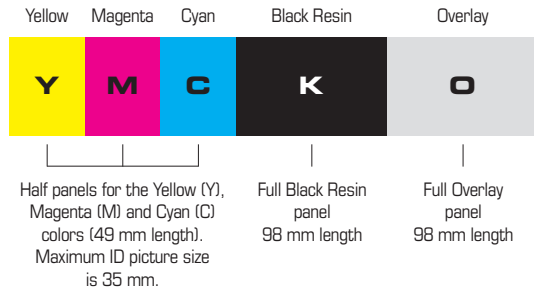

Evolis consumables

Data Table

Select the right ribbon for your printer!

		Number of cards/roll	 Tattoo®	 Pebble®	 Dualys®
Colour ribbons					
R3411	YMCKO	100		-	-
R3011	YMCKO	200	-		
R3314	YMCKO-K	200	-	-	
R3013	1/2 YMCKO	400	-		
Monochrome ribbons					
R3012	KO	500	-		
R2011	Black	1 000	-		
R2211	Black	600			
R2012	Blue	1 000	-		
R2212	Blue	600			
R2013	Red	1 000	-		
R2213	Red	600			
R2014	Green	1 000	-		
R2214	Green	600			
R2015	White	1 000	-		
R2215	White	500			
R2016	Gold	1 000	-		
R2216	Gold	500			
R2017	Silver	1 000	-		
R2217	Silver	500			
R2019	BlackWax	1 000	-		
R2219	BlackWax	600			
Special ribbons					
R2018	Scratch Off	1 000	-		
R2030	White Signature	1 000	-		

-  Recommended ribbon
-  Alternate solution

Evolis ribbons

Select the right ribbon for your printing needs!

YMCKO Ribbon

For all single or double-sided colour printings

Half panel YMCKO Ribbon

For colour ID pictures and black resin printing (text, logo, barcode, etc.)

Logo and texts in black, printed with the black (K) panel

ID picture in color. Color Printing max. width 35 mm

YMCKO-K Ribbon

For double-sided colour printings with photo quality resolution

KO Ribbon

For a bigger lifespan of your black monochrome cards