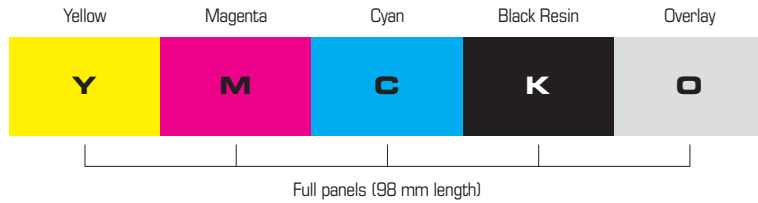

Evolis consumables

Data Table

Select the right ribbon for your printer!

		Number of cards/roll	 Tattoo®	 Pebble®	 Dualys®
Colour ribbons					
R3411	YMCKO	100		-	-
R3011	YMCKO	200	-		
R3314	YMCKO-K	200	-	-	
R3013	1/2 YMCKO	400	-		
Monochrome ribbons					
R3012	KO	500	-		
R2011	Black	1 000	-		
R2211	Black	600			
R2012	Blue	1 000	-		
R2212	Blue	600			
R2013	Red	1 000	-		
R2213	Red	600			
R2014	Green	1 000	-		
R2214	Green	600			
R2015	White	1 000	-		
R2215	White	500			
R2016	Gold	1 000	-		
R2216	Gold	500			
R2017	Silver	1 000	-		
R2217	Silver	500			
R2019	BlackWax	1 000	-		
R2219	BlackWax	600			
Special ribbons					
R2018	Scratch Off	1 000	-		
R2030	White Signature	1 000	-		

-  Recommended ribbon
-  Alternate solution

Evolis ribbons

Select the right ribbon for your printing needs!

YMCKO Ribbon

For all single or double-sided colour printings

Half panel YMCKO Ribbon

For colour ID pictures and black resin printing (text, logo, barcode, etc.)

Logo and texts in black, printed with the black (K) panel

ID picture in color. Color Printing max. width 35 mm

YMCKO-K Ribbon

For double-sided colour printings with photo quality resolution

KO Ribbon

For a bigger lifespan of your black monochrome cards