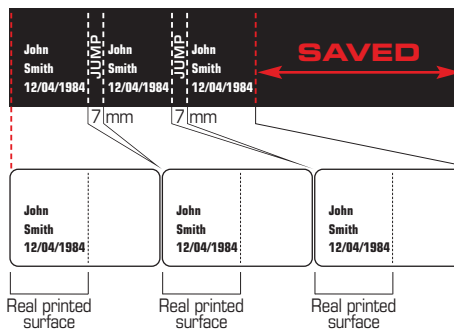

Continuous Ribbon

Available in: Black, Blue, Red, Green, White, Gold, Silver, BlackWax, Scratch Off, White Signature